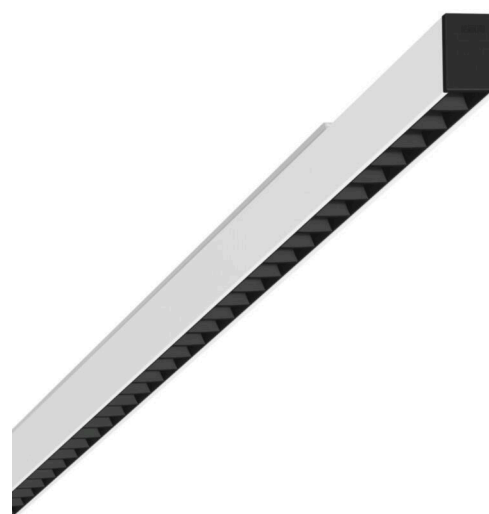

Order number	60602036670
EAN number	4020863419364
Commodity code	94051190
Certification mark	IP 20, Protection class I, VDU 65°<100, F, Indoor, CE
Impact resistance (IK rating)	IK02
Ambient temperatur	ta 25°C
Special properties	Ready for IoT
Warranty period	5 years
State funding programs	BEG - Federal funding for efficient buildings (valid only for Germany)

ELECTRICAL ENGINEERING

Controller	Electronic driver DALI2 (1 pcs.)
System output	22W
Mains voltage	230V/50Hz
Circuit breakers (inrush current)	18 pieces/B10, 28 pieces/B16, 30 pieces/C10, 46 pieces/C16
Energy efficiency class/light source	C

LIGHTING TECHNOLOGY

Placement	LED, Colour rendering/Light colour CRI ≥ 80 / 3000K
Colour tolerance (MacAdam)	3SDCM
Photobiological safety (Luminaire)	RG1
Nominal luminous flux	2964lm
LED service life	50000h L80/B10 (Tq 25°C)
Luminaire luminous efficiency	135lm/W
UGR lat./long.	18.2 / 18.2

MECHANICS

Housing colour	traffic white RAL 9016
Dimensions (LxWxDxH)	1131mm x 51mm x 81mm
Weight (net)	2.9kg
Cable entry KE (X/Y)	0mm/0mm
Type of installation	Ceiling-mounted single installation

Dimensions

L	1131 mm	Length
B	51 mm	Width
H	81 mm	Height
A1	900 mm	Mounting distance single mounting
X	0 mm	Distance cable infeed to the center of the luminaire on the X-axis
Y	0 mm	Distance cable infeed to the center of the luminaire on the Y-axis

DEEP-LINK

<https://www.regiolux.de/en/article/60602036670>

Reference	LED 3000lm 830
ηLB	100 %
Φ ↓/↑	100 % / 0 %
UGR lat./long.	18.2 / 18.2