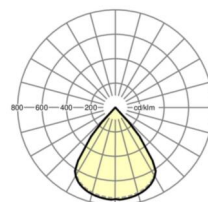

Order number	60602036670
EAN number	4020863419364
Commodity code	94051190
Certification mark	IP 20, Protection class I, VDU 65°<100, F, Indoor, CE
Impact resistance (IK rating)	IK02
Ambient temperatur	ta 25°C
Special properties	Ready for IoT
Warranty period	5 years
State funding programs	BEG - Federal funding for efficient buildings (valid only for Germany)

ELECTRICAL ENGINEERING

Controller	Electronic driver DALI2 (1 pcs.)
System output	22W
Mains voltage	230V/50Hz
Circuit breakers (inrush current)	18 pieces/B10, 28 pieces/B16, 30 pieces/C10, 46 pieces/C16
Energy efficiency class/light source	C

LIGHTING TECHNOLOGY

Placement	LED, Colour rendering/Light colour CRI ≥ 80 / 3000K
Colour tolerance (MacAdam)	3SDCM
Photobiological safety (Luminaire)	RG1
Nominal luminous flux	2964lm
LED service life	50000h L80/B10 (Tq 25°C)
Luminaire luminous efficiency	135lm/W
UGR lat./long.	18.2 / 18.2

MECHANICS

Housing colour	traffic white RAL 9016
Dimensions (LxWxDxH)	1131mm x 51mm x 81mm
Weight (net)	2.9kg
Cable entry KE (X/Y)	0mm/0mm
Type of installation	Ceiling-mounted single installation

Dimensions

L	1131 mm	Length
B	51 mm	Width
H	81 mm	Height
A1	900 mm	Mounting distance single mounting
X	0 mm	Distance cable infeed to the center of the luminaire on the X-axis
Y	0 mm	Distance cable infeed to the center of the luminaire on the Y-axis

DEEP-LINK

<https://www.regiolux.de/en/article/60602036670>